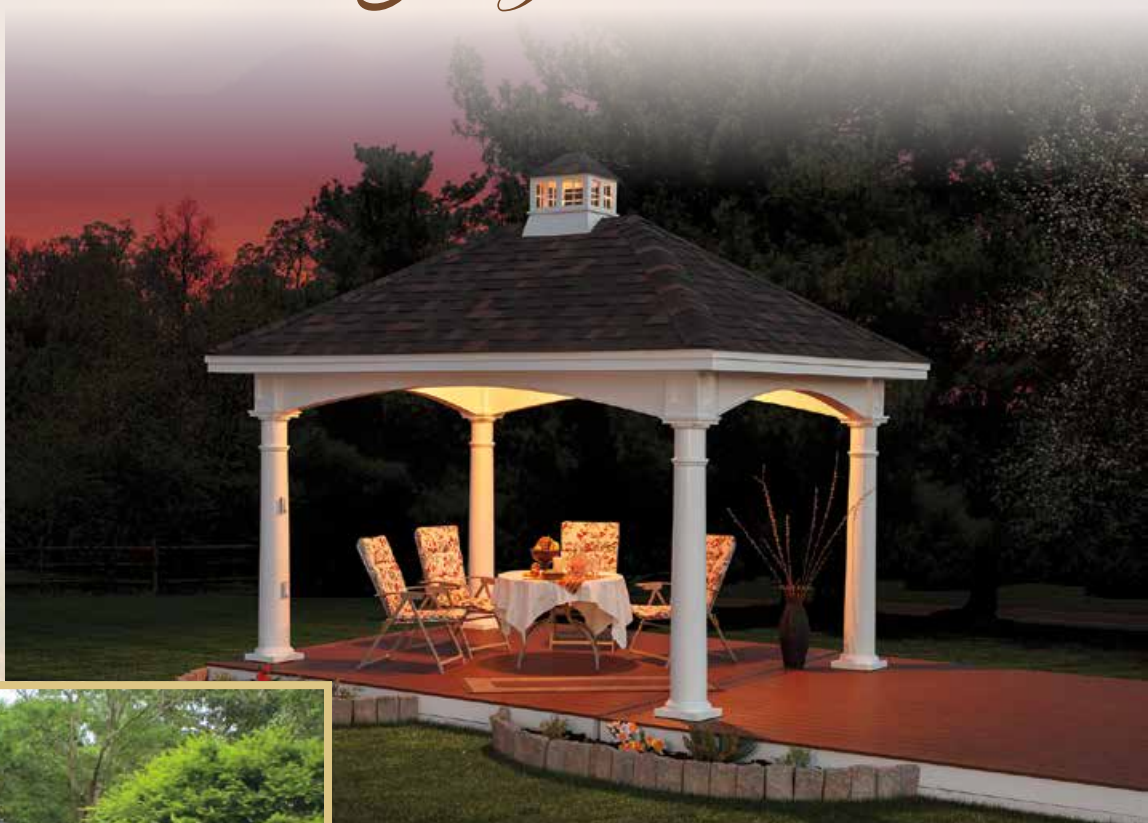

◀ Hampton

- Size: 12' x 14'
- White Vinyl
- 8" Square Vinyl Columns
- Electric Package
- Vinyl Rails
- Square Cupola / Glass
- Cobalt Black Shingles