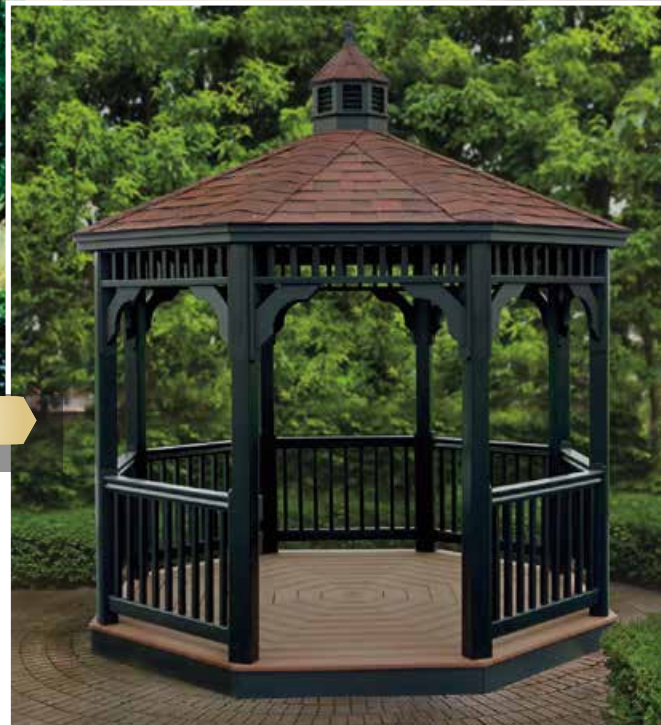

Classic octagon

Size: 12'
White Vinyl
Screens
Autumn Brown Shingles

*Relax and enjoy
the serenity of
your outdoor*

NEW Black Vinyl!

Classic octagon

Size: 10'
Black Vinyl
Magenta Red Shingles